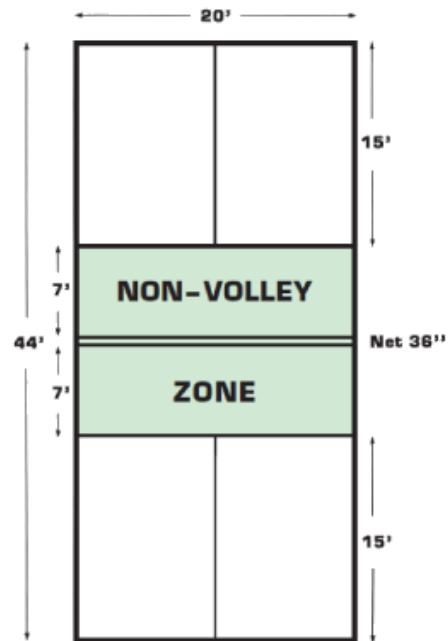

## Specifics

Pickleball courts measure 20' wide x 44' long. You can fit 4 pickleball courts within a single tennis court.

A special area referred to as the "non-volley zone" or "kitchen" extends 7' away from the net on both sides.

Players cannot volley (hit a ball before it has bounced) in this area, otherwise it will be counted as a fault.

## The Goal

The most basic goal of pickleball is to hit the ball onto your opponent's side of the court.

The game is played to 11 points, but teams must win by 2 points. A typical game lasts around 15-20 minutes.